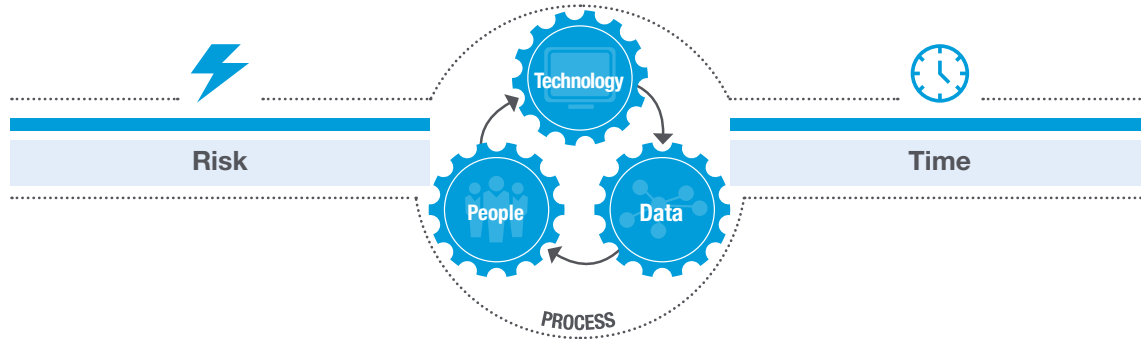

THE ART OF TAX TRANSFORMATION

WHY CHOOSE DHG?

The combination of industry insight, national resources, competitive fees and a relationship driven engagement boosts DHG past our competition as the firm of choice. Our drive to embrace innovation, nurture relationships and build leaders for tomorrow is fundamental to the core values and practices that set DHG apart. When you work with us, you receive more than a bundle of services; you get a collaborative, resourceful team fully dedicated to your continued success.

DRIVERS OF EFFICIENCY FOR TAX DEPARTMENTS

The DHG Blueprint practice focuses on five efficiency drivers: risk, technology, data, people and time. Through our systematic and holistic approach, we focus on each client's specific circumstances, looking for opportunities for efficiency and balance. Our tailored processes and services elevate the tax function according to the enterprise's objectives.

DHG Blueprint includes skilled professionals in process design, project and data management and tax software. We integrate seamlessly with all tax workflows and disciplines, providing clients with immediate access to all of DHG's tax proficiencies.